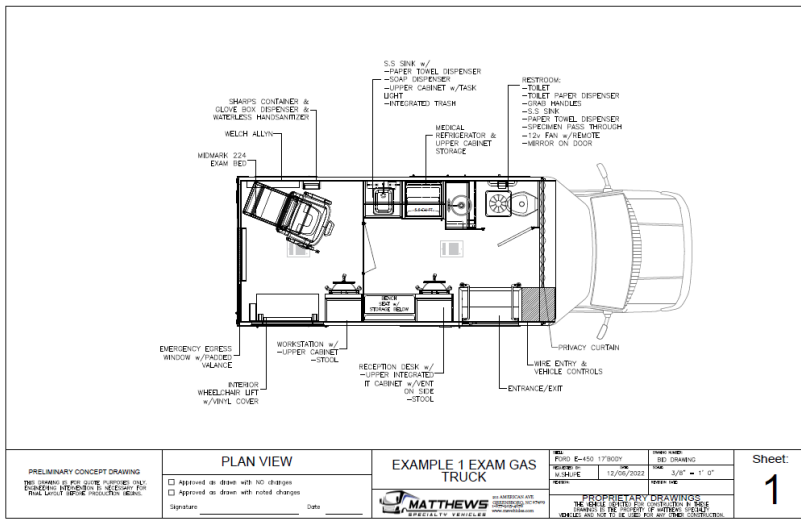

# LAYOUT

**EXAM BED &  
SEATING -  
BLACK**

**CABINETY-  
WILSONART  
CEMENT**

**COUNTERTOPS -  
WILSONART  
MARMO BIANCO**

**WALLS-  
WHITE**

**FLOORING- ALTRO VINTAGE CHERRY**

**PRIVACY  
CURTAIN-  
TAUPE**