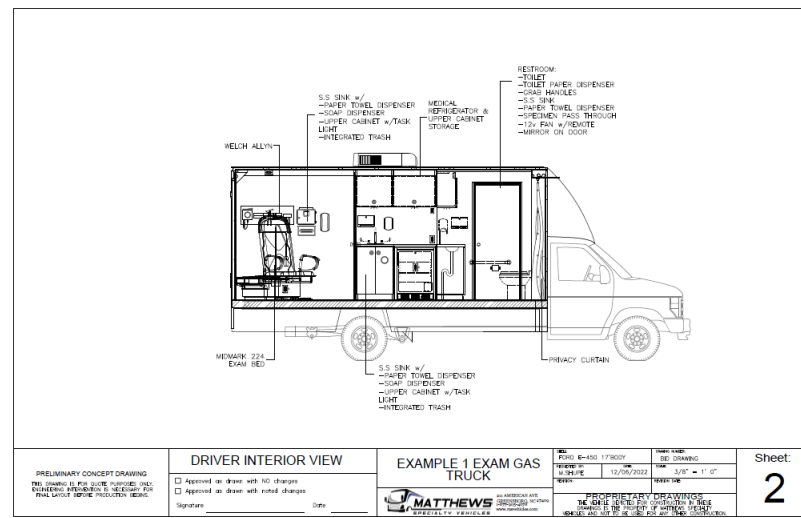

# LAYOUT

**EXAM BED &  
SEATING -  
BLACK**

**CABINETY-  
WILSONART  
CEMENT**

**COUNTERTOPS -  
WILSONART  
MARMO BIANCO**

**WALLS-  
WHITE**

**FLOORING- ALTRO VINTAGE CHERRY**

**PRIVACY  
CURTAIN-  
TAUPE**