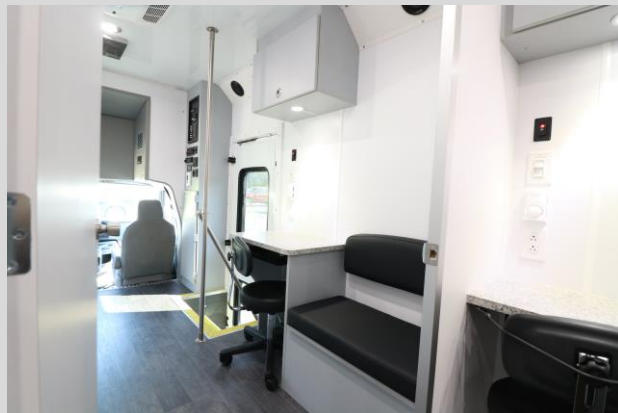

# LAYOUT

**EXAM BED &  
SEATING -  
BLACK**

**CABINETY-  
WILSONART  
CEMENT**

**COUNTERTOPS -  
WILSONART  
MARMO BIANCO**

**WALLS-  
WHITE**

**FLOORING- ALTRO VINTAGE CHERRY**

**PRIVACY  
CURTAIN-  
TAUPE**

# INTERIOR COLORS

# IDEA PHOTOS