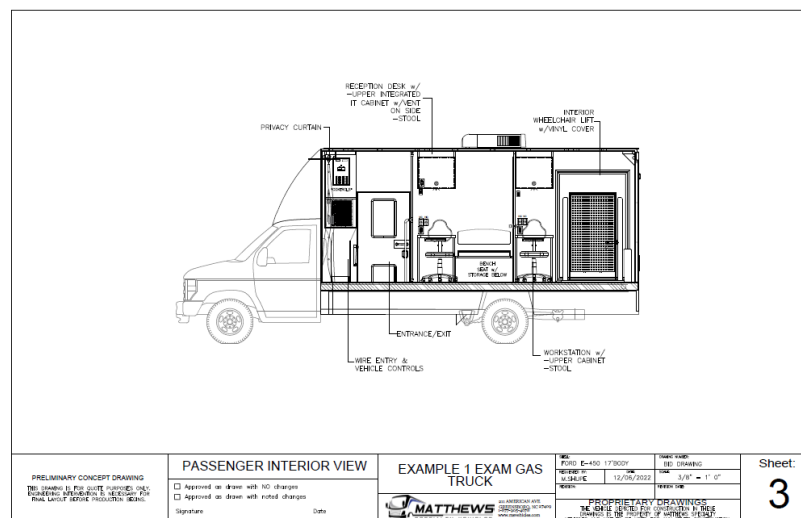

# LAYOUT

**EXAM BED &  
SEATING -  
BLACK**

**CABINETY-  
WILSONART  
CEMENT**

**COUNTERTOPS -  
WILSONART  
MARMO BIANCO**

**WALLS-  
WHITE**

**FLOORING- ALTRO VINTAGE CHERRY**

**PRIVACY  
CURTAIN-  
TAUPE**